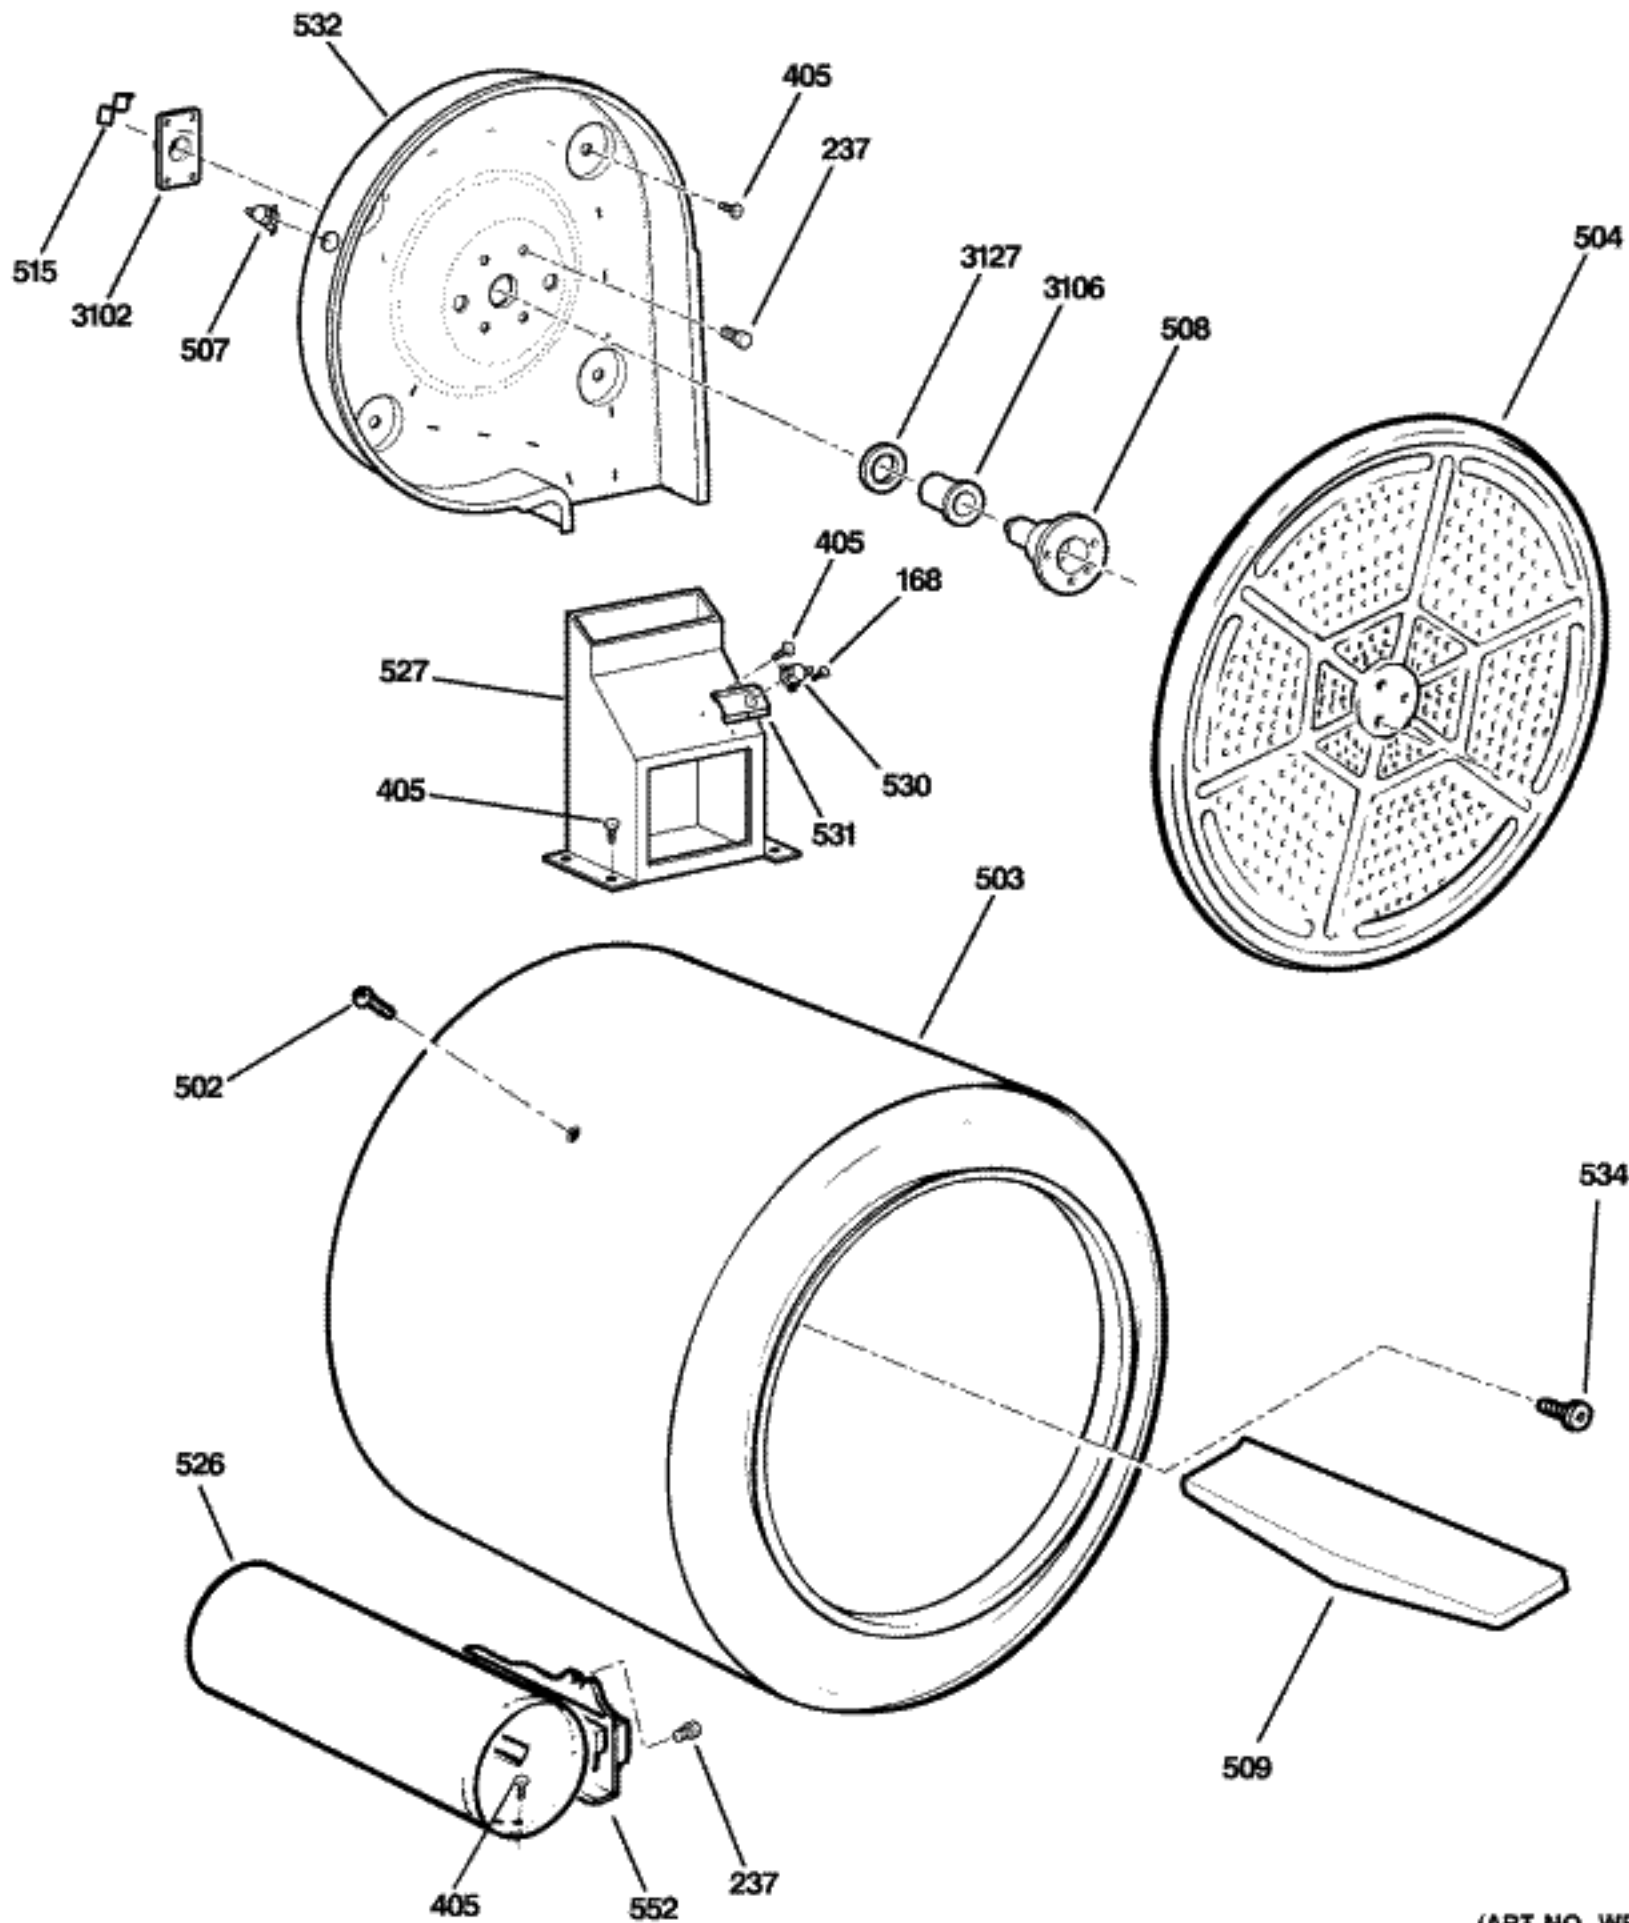

Item	Part Number	Series	Description
11891206			
168	WE2M173		SCREW
237	WE2M154		SCREW
405	WE2X263D		SCREW 10-16X1/2 HW
502	WE2M174		SCREW #10
503	WE21M0012		DRUM
504	WE14M57		DEFLECTOR HEAT
507	WE4M137		T'STAT HI-LIMIT
508	WE3X39		SHAFT & BRACKET ASM
509	WE14M85		BAFFLE DRUM
515	WE1M554		GROUND STRAP
526	WE14M91		COMBUSTION CHAMBER
527	WE14M71		DUCT ASM
530	WE4M200		THERMOSTAT
531	WE13M27		BRACKET THERMOSTAT
532	WE14M66		DIFFUSER
534	WE2M163		SCREW #10
552	WE4X448		FLAME DETECTOR
3102	WE1M300		BEARING RETAINER
3106	WE1M462		BEARING, DRUM SHAFT
3127	WE1M461		O-RING