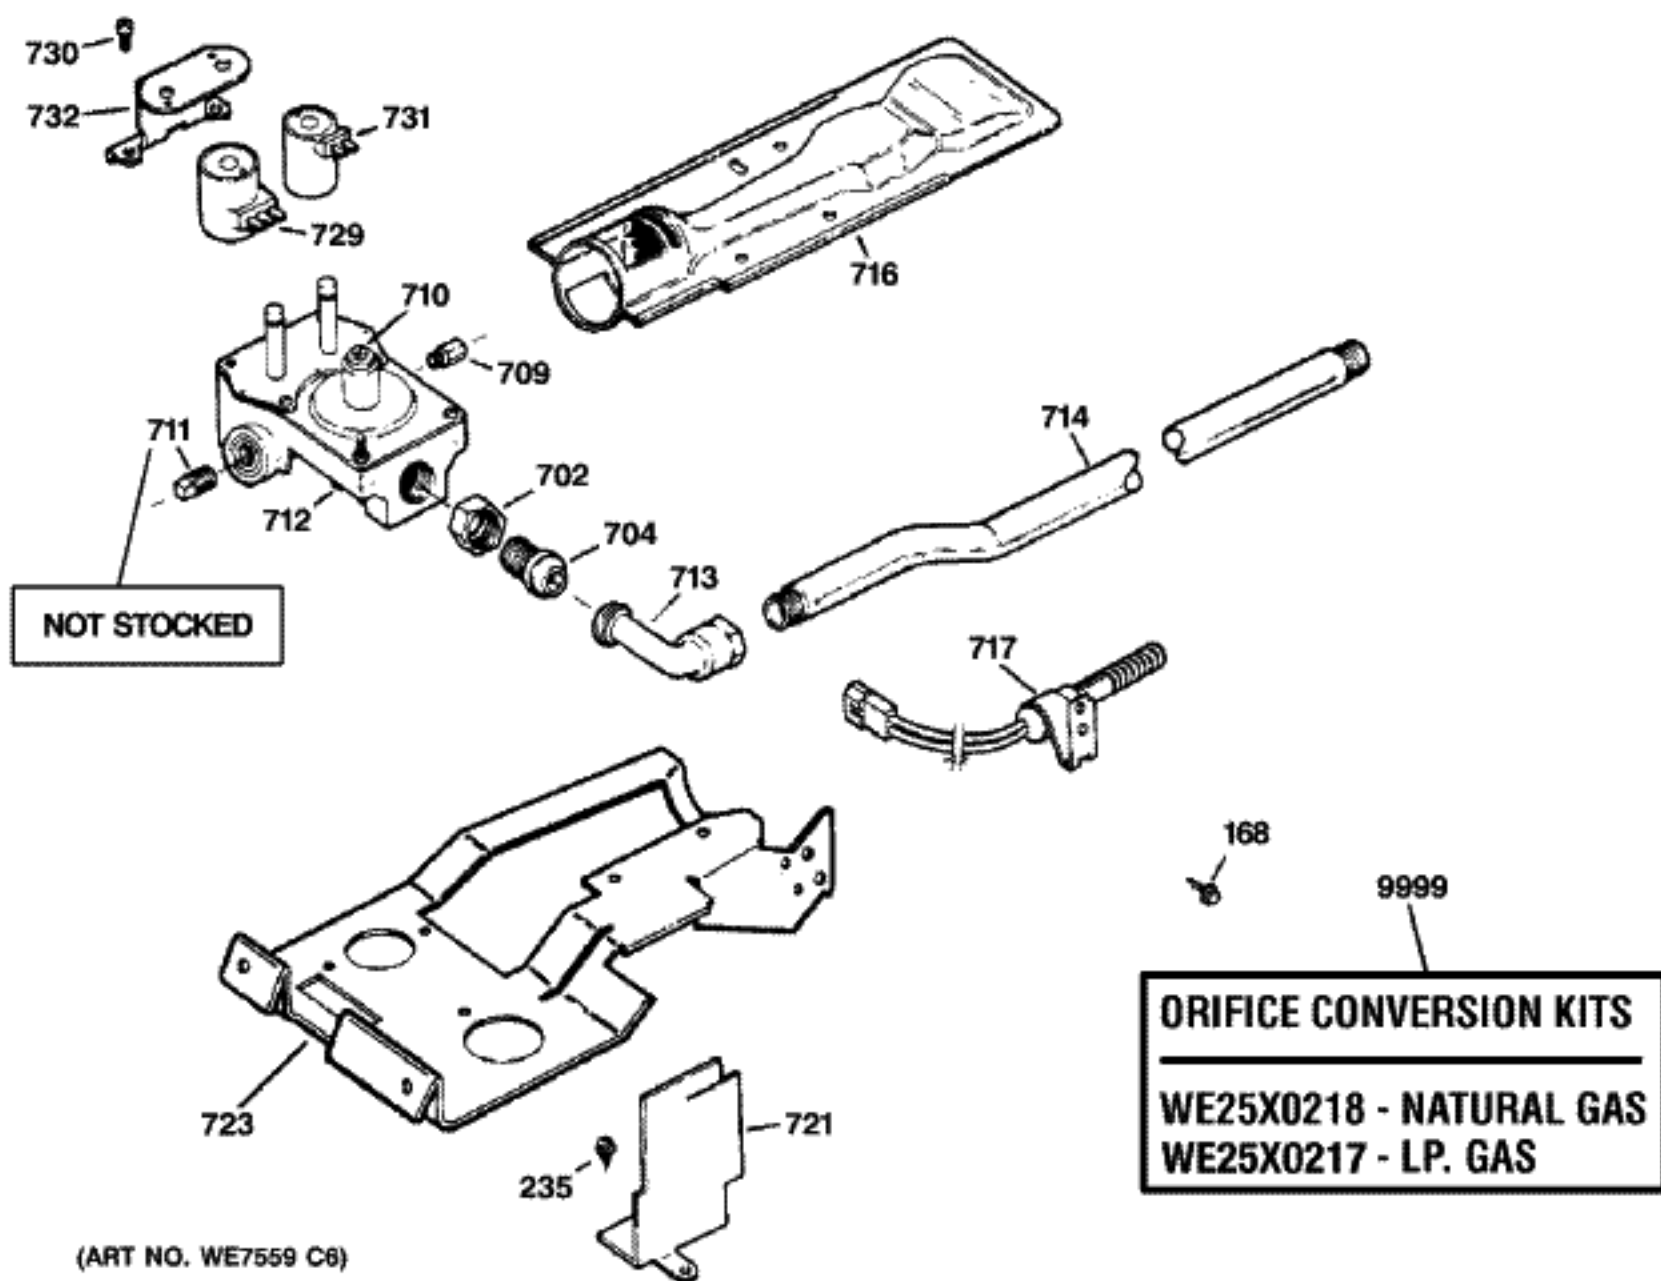

Item	Part Number	Series	Description
11891208			
168	WE2M173		SCREW
235	WE2M155		SCREW
702	WE02X0319		NUT
704	WE02X0396		NIPPLE, SHUTOFF VALVE
709	WE01X1148		ORIFICE, NAT.
710	WE01X1076		LEAK LIMITER
711	1/8-27 NPT		PLUG PIPE (NOT STOCKED)
712	WE14X0215		GAS VALVE ASM
713	WE14X0239		ELBOW
714	WE1M512		PIPE & LUG
716	WE14X217		BURNER ASM.
716	WD2M101		SCREW
717	WE04X0739		IGNITER ASM
721	WE13X0118		BRACKET SPACER
723	WE13X0195		BRACKET GAS VALVE
729	WE04X0692		COIL DUAL
730	WE02X0333		SCREW (COIL MTG BRKT)
731	WE04X0693		COIL MAIN
732	WE13X0169		BRKT. COIL
9999	WE25X0218		KIT NAT GAS ORIFICE CONV
9999	WE25X0217		KIT LP GAS ORIFICE CONV