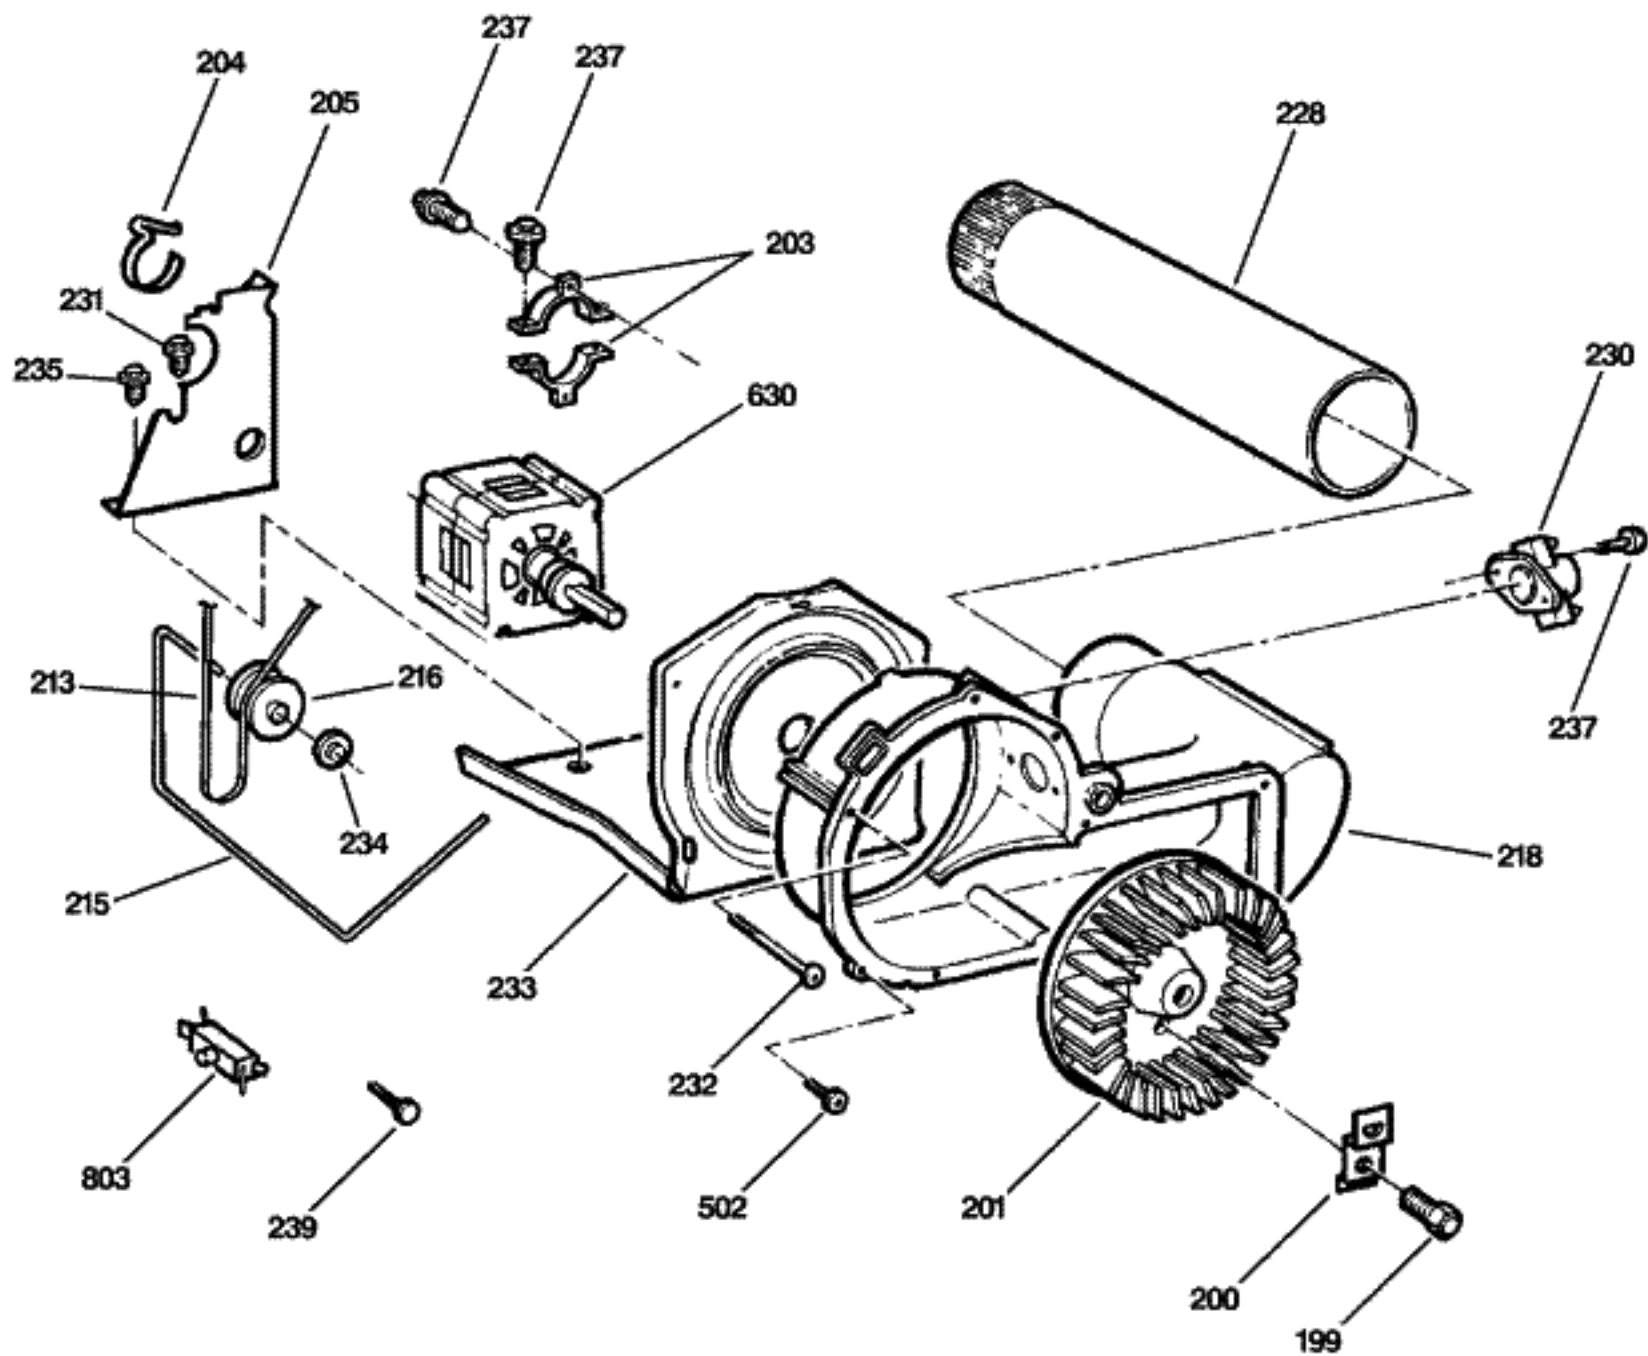

Item	Part Number	Series	Description
11891207			
199	WE2M98		SCREW
200	WE01X0688		CLAMP
201	WE16M15		BLOWER WHEEL
203	WE13X0200		STRAP MOTOR
204	WE01X0921		STRAP MOTOR
205	WE13M39		MOTOR SUPPORT
213	WE12X0082		BELT DRIVE
215	WE3M25		IDLER ARM
216	WE12M8		PULLEY IDLER
218	WE14M93		BLOWER HOUSING
228	WE1M473		GASKET SEAL, HSNG EXH
228	WE14M90		PIPE EXHAUST
230	WE4M183		THERMOSTAT
231	WE2M187		SCREW
232	WE2M156		SCREW
233	WE13M35		MOTOR PLATE (E-COAT)
234	WE2M96		CAP NUT
235	WE2M155		SCREW
237	WE2M154		SCREW
239	WE2M167		SCREW
502	WE2M174		SCREW #10
630	WE17M22		MOTOR & PULLEY ASM.
803	WD21X0557		SWITCH INTERLOCK