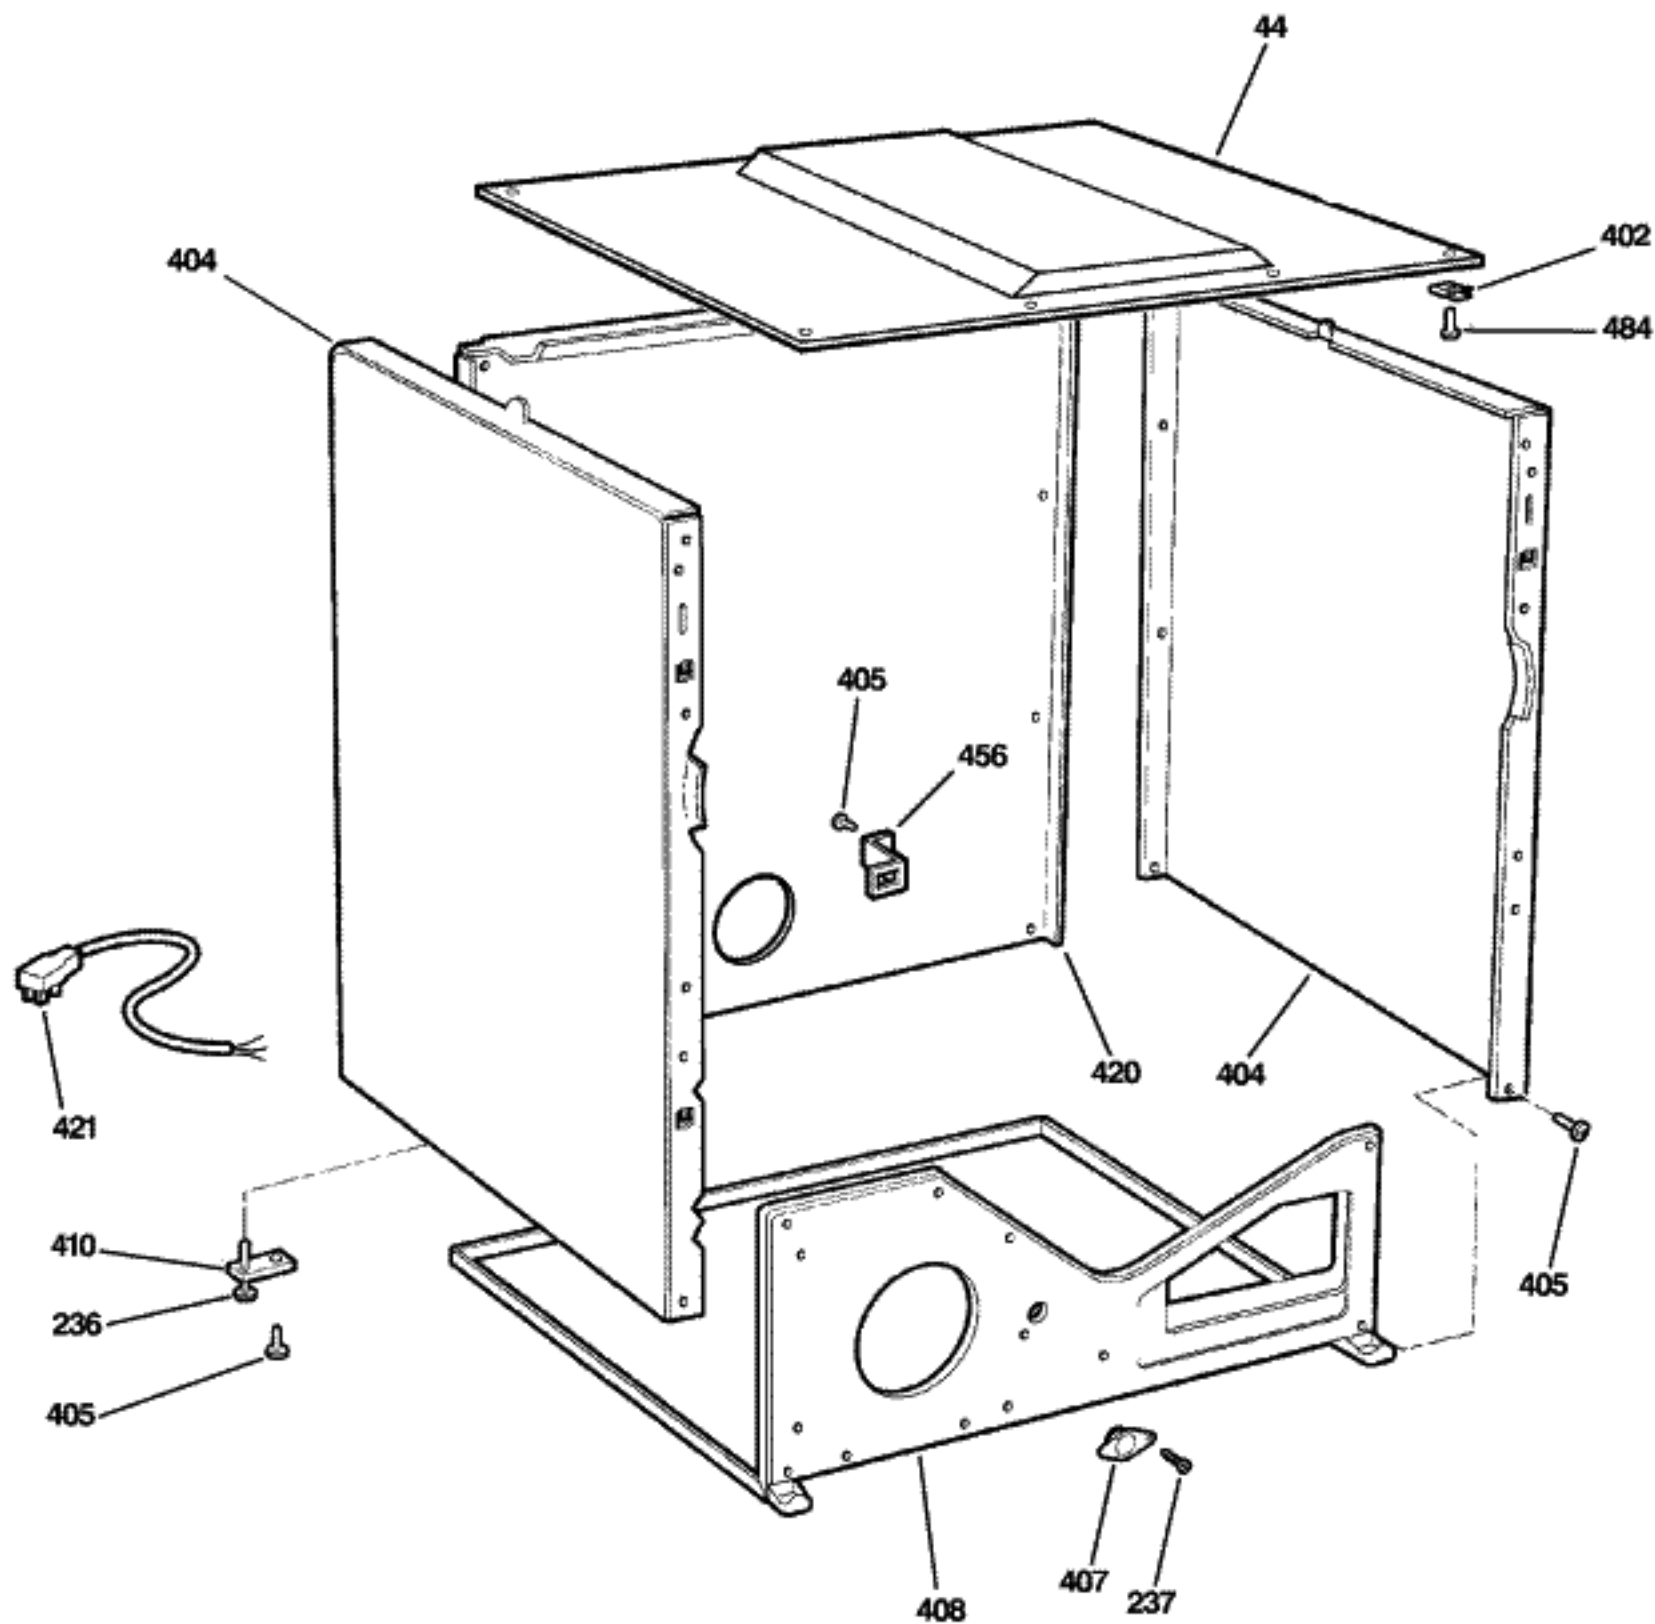

Item	Part Number	Series	Description
11891205			
44	WE20M273		COVER TOP
236	WE1M368		LEVELLING SCREW
237	WE2M154		SCREW
402	WE2M162		SPEED NUT
404	WE20M260		PANEL SIDE WH
405	WE2X263D		SCREW 10-16X1/2 HXW
407	WE4M199		THERMOSTAT CNTR
408	WE20M305		BASE CABINET
410	WE1M527		FRONT BRKT LEVEL LEG
410	WE1M528		REAR BRKT LEVEL LEG
410	WE1M467		LEVEL LEG & BRKT FRNT
410	WE1M468		LEVEL LEG & BRKT REAR
410	WE01M0374		BRKT LVL SCREW FRNT
420	WE20M302		REAR PANEL
421	WE26M335		CORD SET 120V
421	WZ05X0158		SCREW 8-32X3/8 GRD SCR
421	WE1M155		CORD CLIP
456	WE01X0617		PIPE CLAMP
484	WE2M172		SCREW 8-18 X 1 13/16"