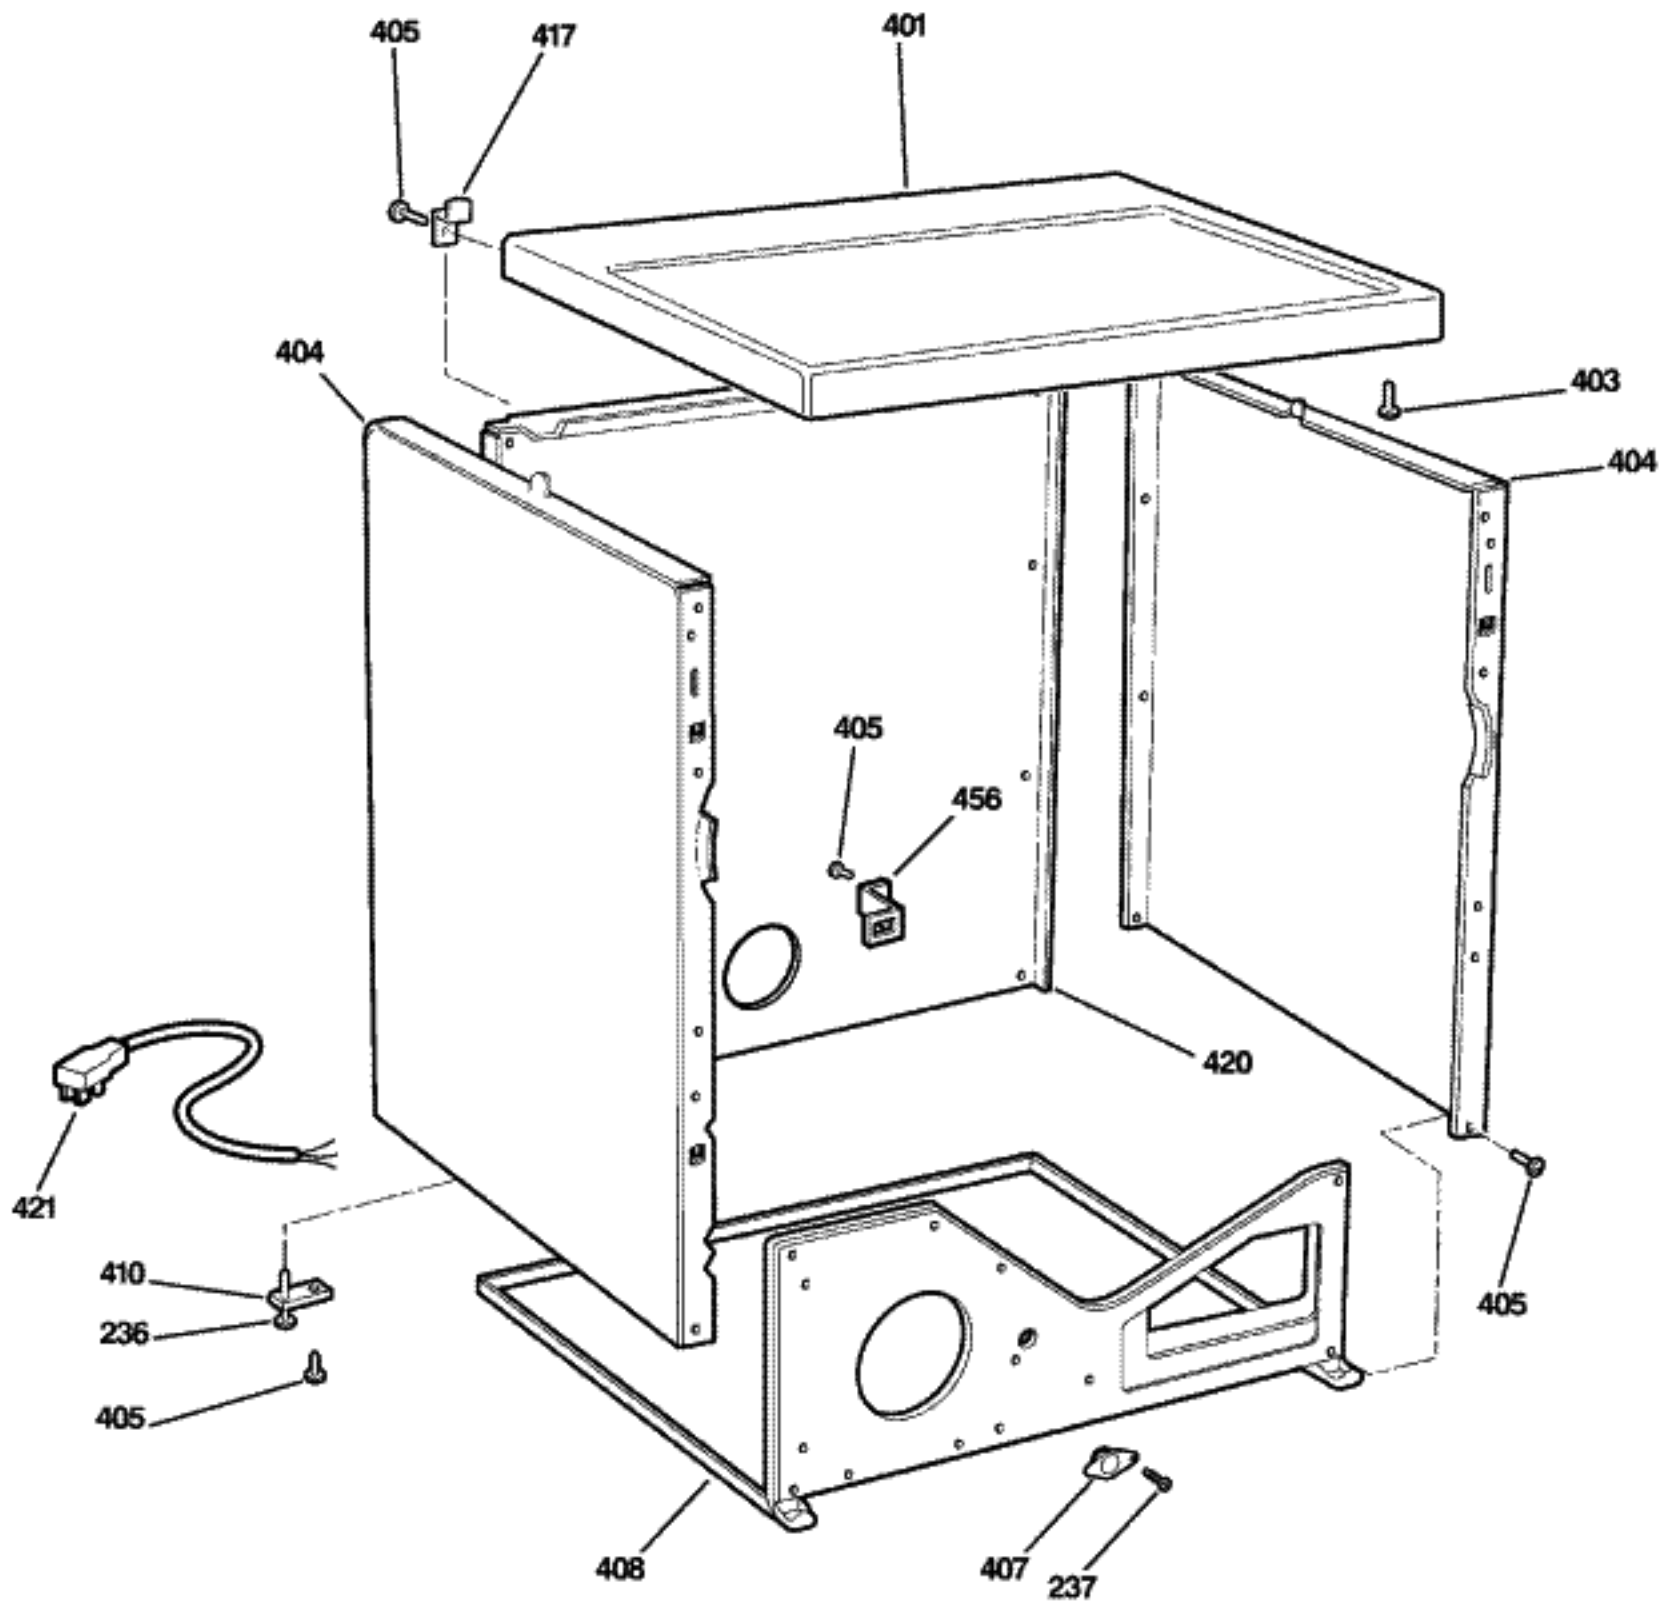

\* TIMER ASSEMBLY  
SEE NEXT PAGE

(ART NO. WE470 C)

Item	Part Number	Series	Description
<b>11891201</b>			
1	31-16128		MINI MANUAL WIRING
1	31-16129		INSTRUCTION SHEET
1	31-16078		INSTRUCTION INSTAL
2	WE19M1444		ESCUTCHEON WH
3	WE20M245		PLATE SIDE WH
13	WE19M0845		SWITCH TRIM ASM
28	WE02M0171		SPEEDNUT
35	WE04M0162		SWITCH PUSHBUTTON
44	WE20M273		COVER TOP
72	WE20M244		REAR CONTROL PANEL
101	WE1M402		TIMER COVER
101	WE2M177		SCREW TORX # TR25 , 1/4
151	WE01M0372		BRACKET SWITCH
157	WE1X950		LAMP ASM. - AMBER
164	WE1M397		PAD
168	WE2M173		SCREW
172	WH02X0735		SCREW
379	WH65M205		METER CASE L.H WHITE
397	WH65M203		METER CASE R.H WHITE
405	WE2X263D		SCREW 10-16X1/2 HXW
907	WD09X0206		PUSHBUTTON
3067	WE02X0343		SCREW
3104	WE1M280		SCREW
3204	WE2X328		SCREW

Item	Part Number	Series	Description
<b>11891203</b>			
14	WH02X1151		CLIP GROUND
112	WR02X8693		PLUG DOOR RVSBL WH
300	WE18M21		FILTER FRAME COIN
301	WE20M288		FRONT PANEL COIN WH
302	WE2M189		SCREW
303	WE2M181		RUBBER WASHER
305	WE10M92		DOOR INNER WH
307	WE10M102		DOOR OUTER WH
311	WE14M92		AIR DUCT ASM.
312	WE9M15		FELT
313	WE3M20		TOP BEARING, DRUM
316	WE1M415		BEARING-SLIDE GREEN
316	WE1M504		SLIDE DRUM - WHITE
325	WE01X10217		GASKET SEAL HSNH EXH
327	WE01X1224		PLUG LATCH WH
327	WE1M536		LATCH
380	WE4M126		DOOR SWITCH
603	WE1M463		HANDLE DOOR WH
610	WE9M13		GASKET
3046	WE2M170		SCREW
3049	WE01X1192		STRIKE DOOR
3051	WE1M505		HINGE