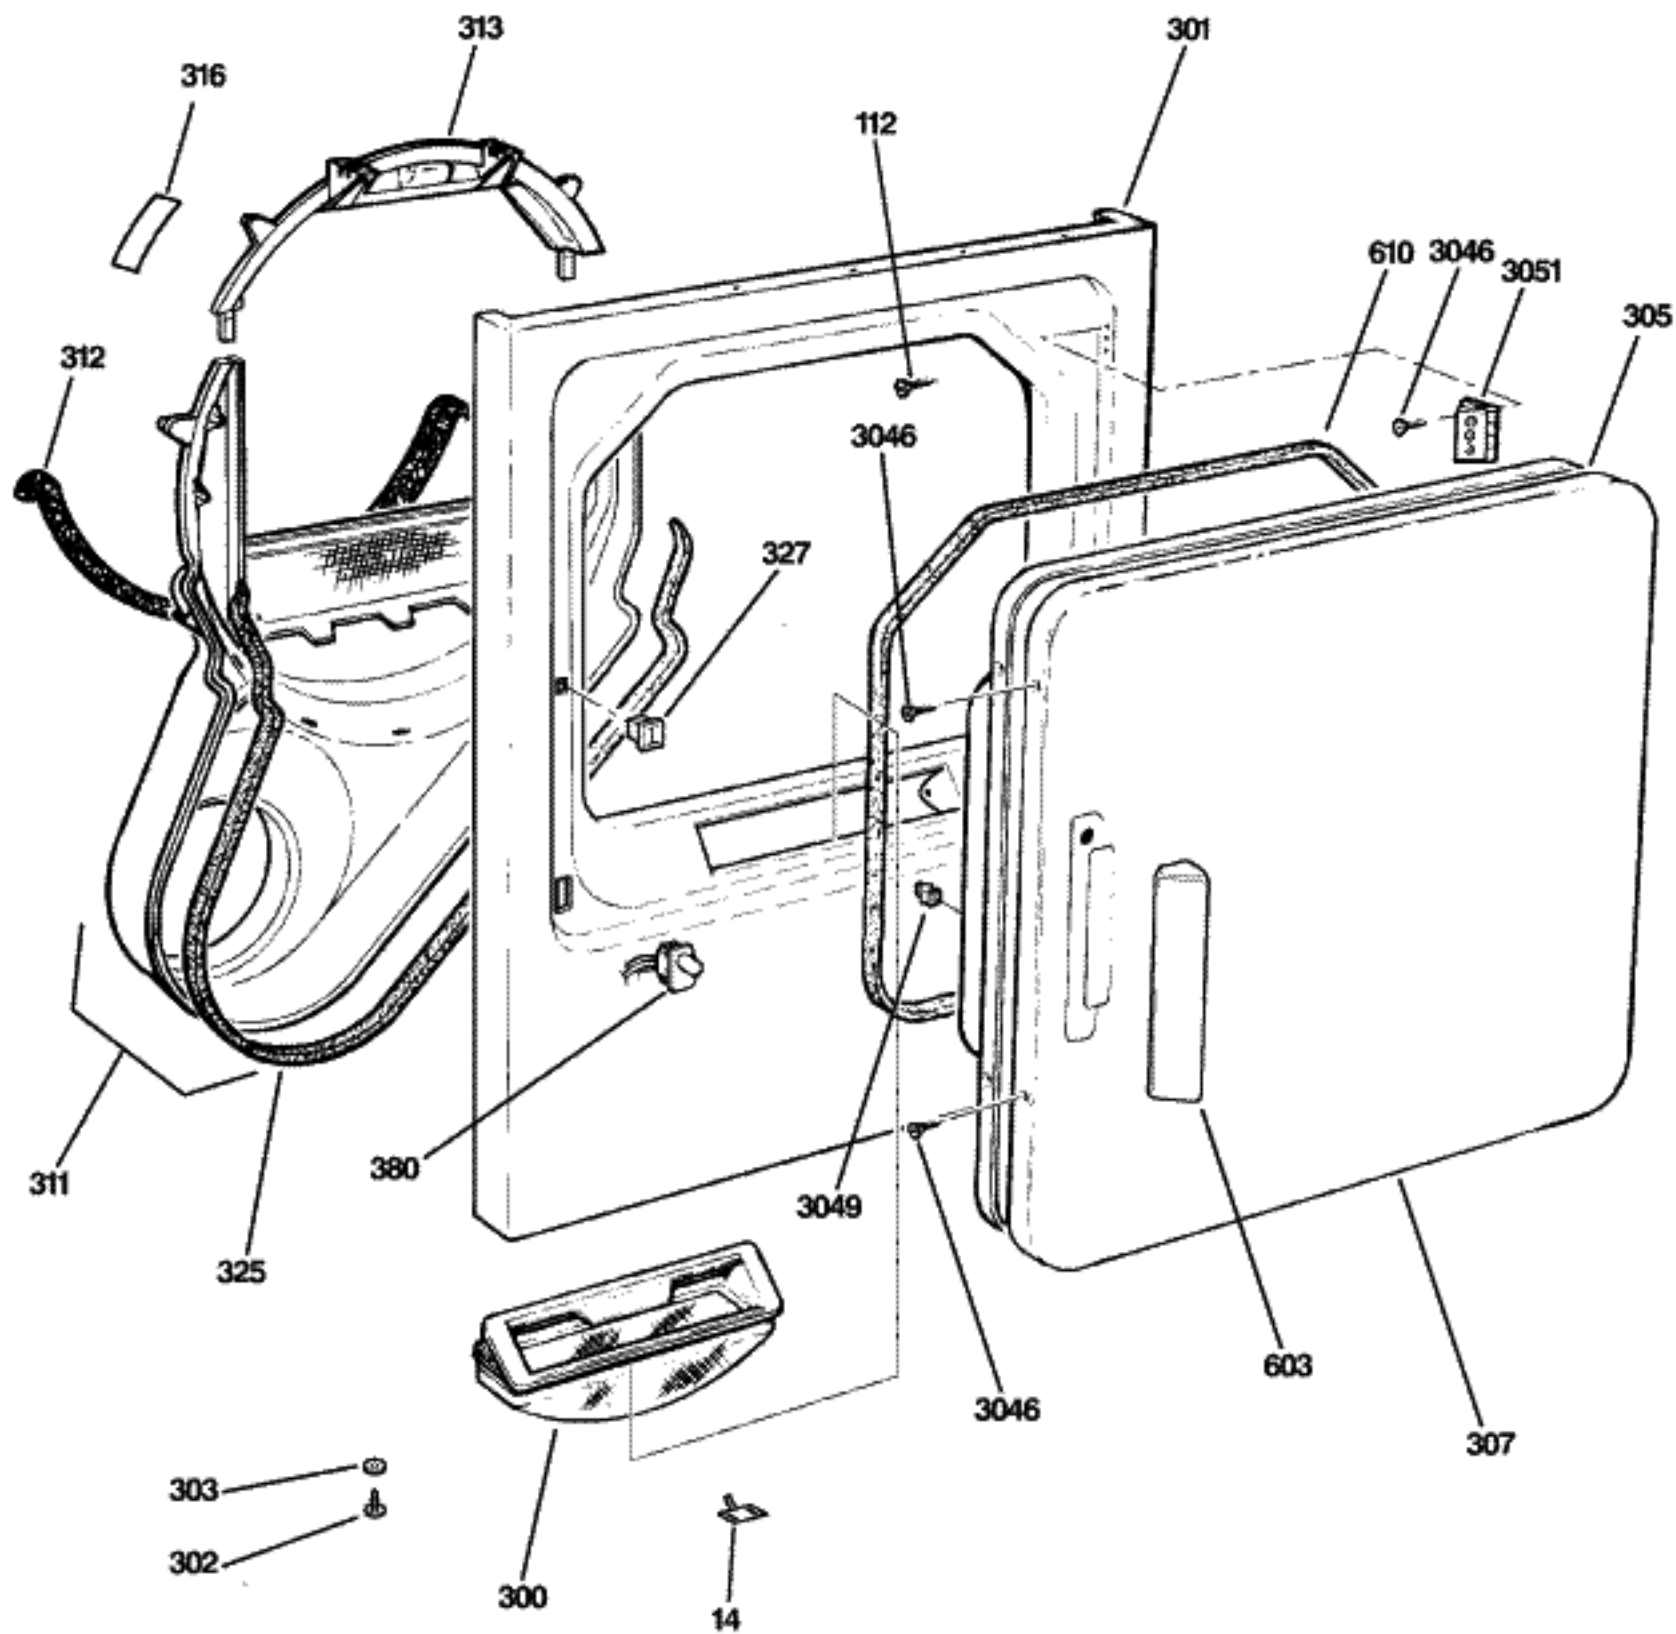

\* TIMER ASSEMBLY  
SEE NEXT PAGE

(ART NO. WE470 C)

Item	Part Number	Series	Description
<b>11891201</b>			
1	31-16128		MINI MANUAL WIRING
1	31-16129		INSTRUCTION SHEET
1	31-16078		INSTRUCTION INSTAL
2	WE19M1444		ESCUTCHEON WH
3	WE20M245		PLATE SIDE WH
13	WE19M0845		SWITCH TRIM ASM
28	WE02M0171		SPEEDNUT
35	WE04M0162		SWITCH PUSHBUTTON
44	WE20M273		COVER TOP
72	WE20M244		REAR CONTROL PANEL
101	WE1M402		TIMER COVER
101	WE2M177		SCREW TORX # TR25 , 1/4
151	WE01M0372		BRACKET SWITCH
157	WE1X950		LAMP ASM. - AMBER
164	WE1M397		PAD
168	WE2M173		SCREW
172	WH02X0735		SCREW
379	WH65M205		METER CASE L.H WHITE
397	WH65M203		METER CASE R.H WHITE
405	WE2X263D		SCREW 10-16X1/2 HXW
907	WD09X0206		PUSHBUTTON
3067	WE02X0343		SCREW
3104	WE1M280		SCREW
3204	WE2X328		SCREW

Item	Part Number	Series	Description
<b>11891203</b>			
14	WH02X1151		CLIP GROUND
112	WR02X8693		PLUG DOOR RVSBL WH
300	WE18M21		FILTER FRAME COIN
301	WE20M288		FRONT PANEL COIN WH
302	WE2M189		SCREW
303	WE2M181		RUBBER WASHER
305	WE10M92		DOOR INNER WH
307	WE10M102		DOOR OUTER WH
311	WE14M92		AIR DUCT ASM.
312	WE9M15		FELT
313	WE3M20		TOP BEARING, DRUM
316	WE1M415		BEARING-SLIDE GREEN
316	WE1M504		SLIDE DRUM - WHITE
325	WE01X10217		GASKET SEAL HSNH EXH
327	WE01X1224		PLUG LATCH WH
327	WE1M536		LATCH
380	WE4M126		DOOR SWITCH
603	WE1M463		HANDLE DOOR WH
610	WE9M13		GASKET
3046	WE2M170		SCREW
3049	WE01X1192		STRIKE DOOR
3051	WE1M505		HINGE